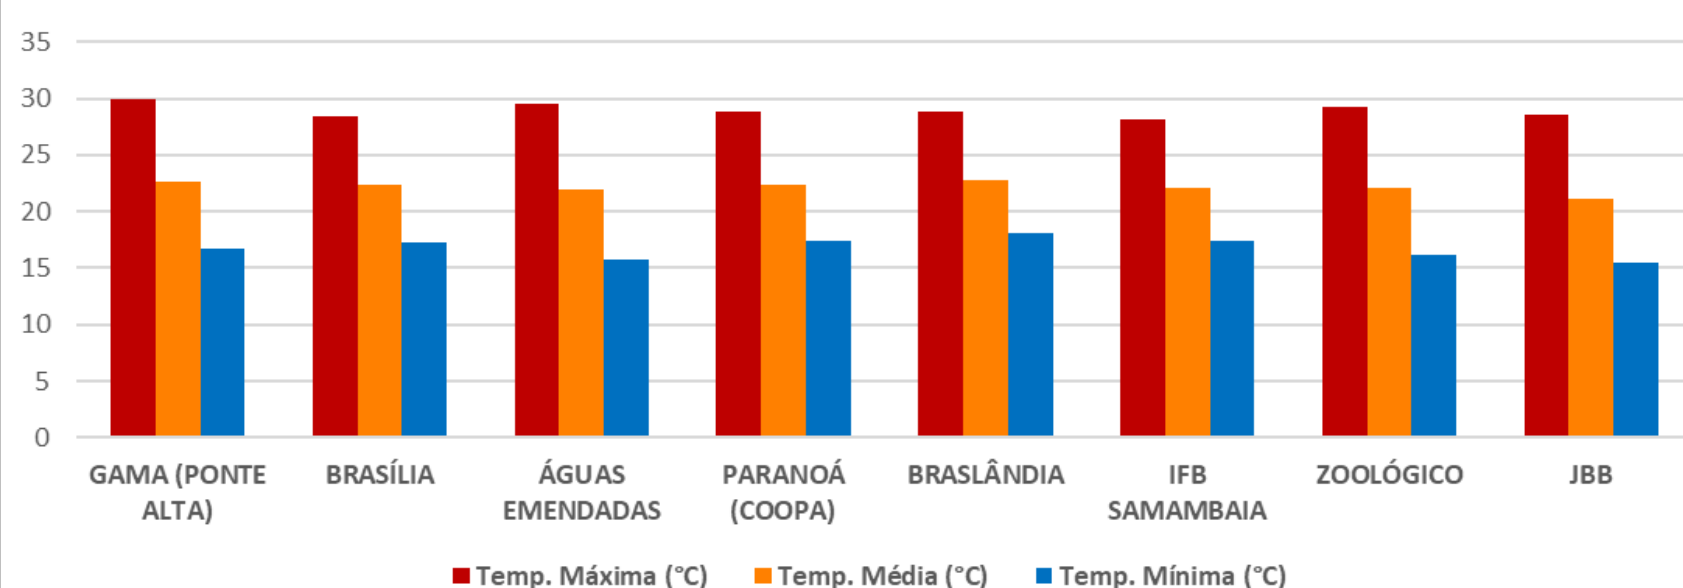

Fonte: INMET e IBRAM/DF

TEMPERATURA
MÉDIA DO DF

16,8°C / **22,2°C** / **28,9°C**
MÍNIMA MÉDIA MÁXIMA

TEMPERATURAS MÉDIAS (DF) - ABRIL 2022